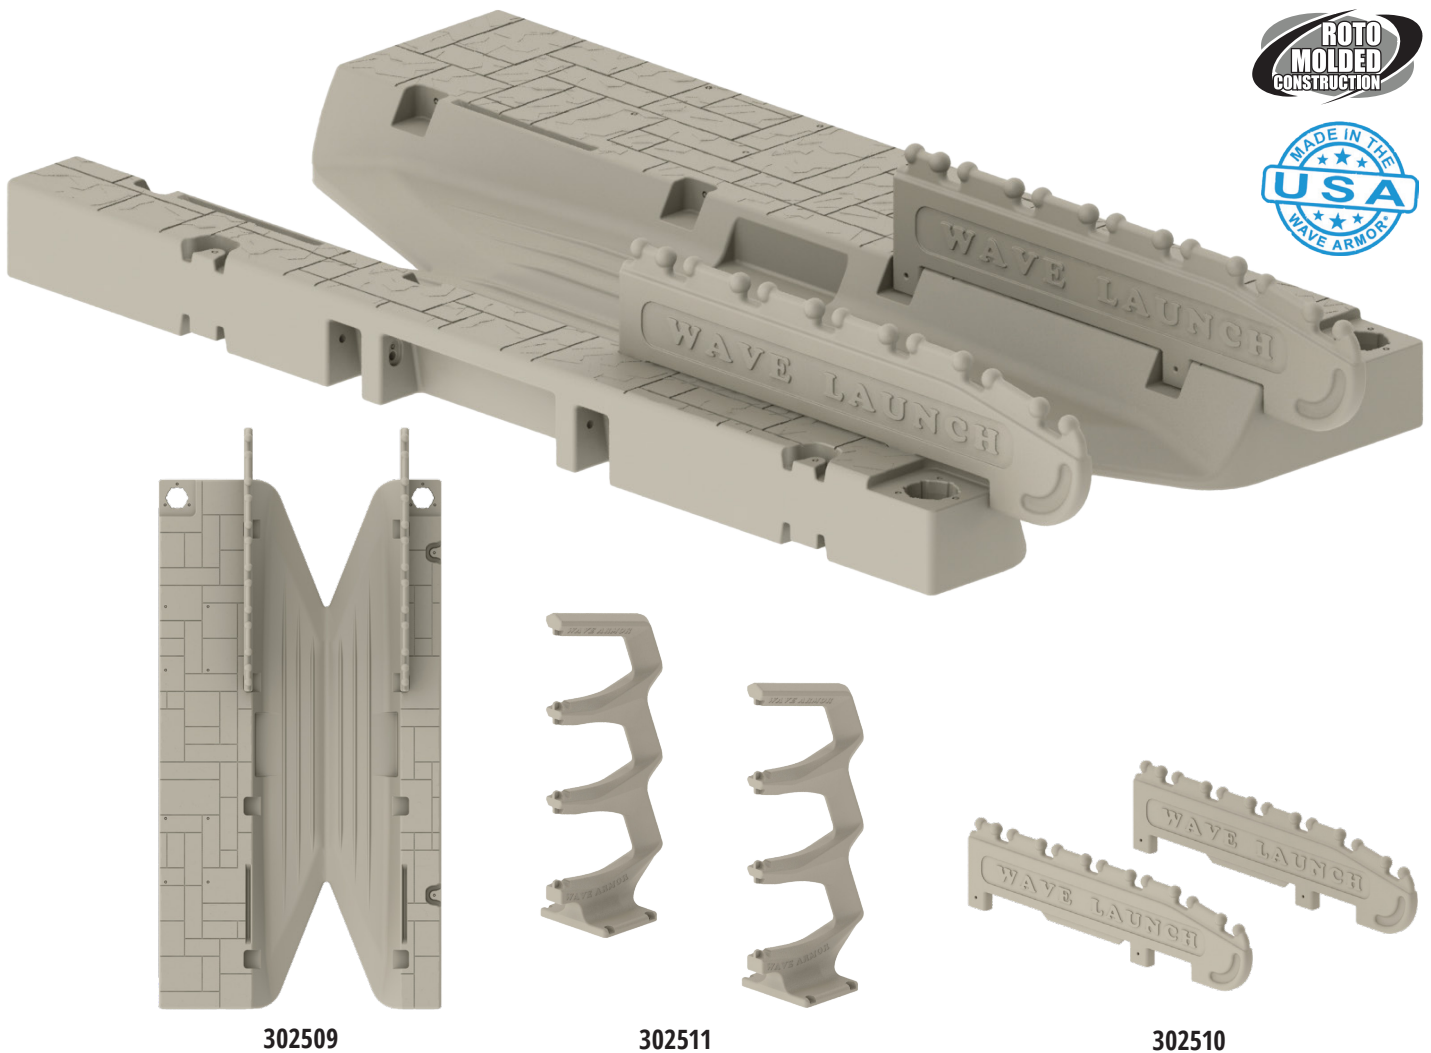

NEW! KAYAK LAUNCH

**Wave
Armor**

Wave Armor KAYAK LAUNCH

302509

302511

302510

The new Wave Armor Kayak Launch is made for the beginner or a seasoned kayaker. It's great for getting on the water in early spring through late fall without getting your feet wet! A simple & safe solution - Also great for canals where you have seawalls.

- Can be attached to our beautiful Wave Armor dock or any standard fixed dock or other brands of floating docks
- Rails feature strategically positioned ball-shaped handgrips for effortless entry and launching
- Includes one set of rails, with option for second set for continuous travel-through
- Optional Kayak Launch Rack installs onto the launch platform to provide smart, simple & handy storage

ITEM #	DESCRIPTION	DIMENSIONS	WEIGHT
302509	Kayak Launch	80" W x 150" L x 12" H	350 lbs.
302511	Optional Kayak Launch Rack	20" W x 32" L x 42" H	25 lbs.
302510	Optional Kayak Launch Extra Rails	3" W x 75" L x 19" H	60 lbs.