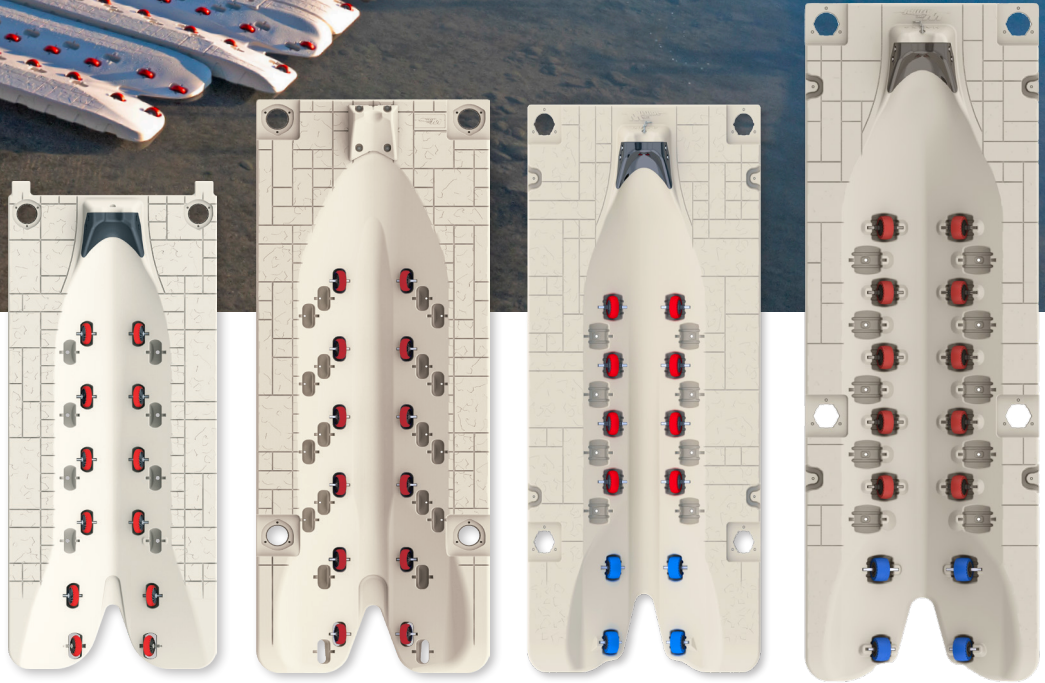

WaveArmor

PWC PORTS

COMPARISON CHART

Wave Armor

PWC PORTS THAT ARE ABOVE AND BEYOND THE INDUSTRY STANDARD.

FEATURES	SPORT	SLX 5/6	PRO 5/6	PRO MAXX 5/6
DIMENSIONS	59" wide x 132" long	59" wide x 152" long 72" wide x 152" long	59" wide x 150" long 72" wide x 150" long	59" wide x 168" long 72" wide x 168" long
WEIGHT	180 lbs.	275 / 325 lbs.	275 / 325 lbs.	300 / 350 lbs.
WEIGHT CAPACITY	700 lbs.	1500 / 1800 lbs.	1500 / 1800 lbs.	1600 / 1900 lbs.
PORT TO PORT CONNECTION OPTION		✓	✓	✓
SIDE MOUNTING OPTION		✓	✓	✓
BUOYANCY BOOSTER OPTION		✓	✓	✓
MOLDED-IN BOW STOP WITH RUBBER OVERLAY	✓		✓	✓
SIDE EXTENSION OPTION		✓	✓	✓
MOLDED-IN DIRECT MOUNTS	✓		✓	✓
EPS SOLID BLOCK FILLED CORE	✓	✓	✓	✓
STAINLESS STEEL CHAIN & CLIP	✓	OPTIONAL	✓	✓